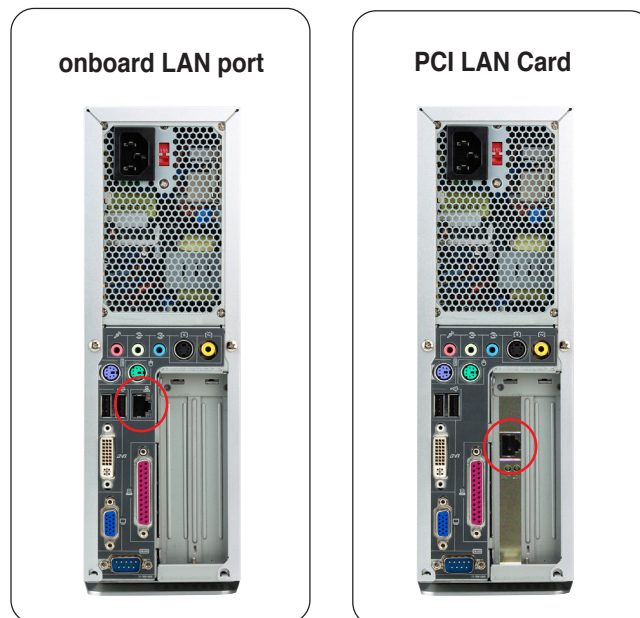

## ASUS Pundit-R350 have 2 kind of Lan port models

The system rear panel includes the power socket and several I/O ports that allow convenient connection of devices. For the rear panel Lan port, you may have one of the following 2 models, one is onboard, another is within a PCI Lan card.

**Ethernet LAN port** 品. This port allows connection to a Local Area Network (LAN) through a network hub.