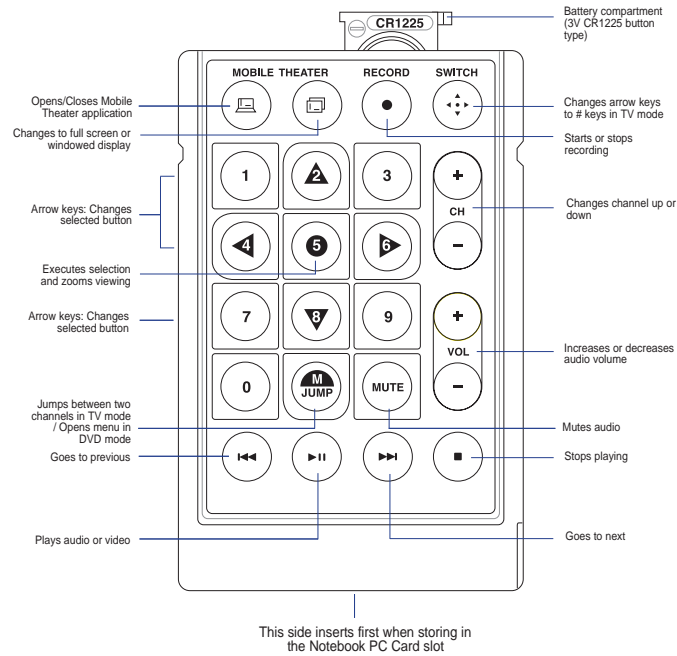

Instant Fun

There are two methods to enter Instant Fun:

- While the Notebook PC is turned OFF, press the Instant ON key.
- While the Notebook PC is booting, press the F3 key.

Instant Fun application will launch without entering Windows. Instant Fun allows you to view DVDs, VCDs, videos, photos, or television programs; or listen to music CDs or files.

Note: When the Notebook PC is ON and running Windows, pressing the Instant ON button will launch the Mobile Theater application provided with this Notebook PC.

Select the mode using the left/right cursor keys and press Enter.
(Press "Home" key on the keyboard to return to this menu)

Remote control definitions

Card-Sized Wireless Remote Controller

Large Wireless Remote Controller

DVD player keyboard controls

Ctrl D	Go to DVD mode
M	Mute (silence)
Shift ↑	Increase volume
Shift ↓	Decrease volume
Space	Play movie or pause play
End	Stop playing
E	Open disc tray

0-9	Select chapter
Enter	Select
F/R	Forward or Backward
PgUp	Go to next chapter
PgDn	Go to previous chapter
Shift-T	Go to DVD title menu
T	Go to DVD root menu
O	Enable/disable setup menu