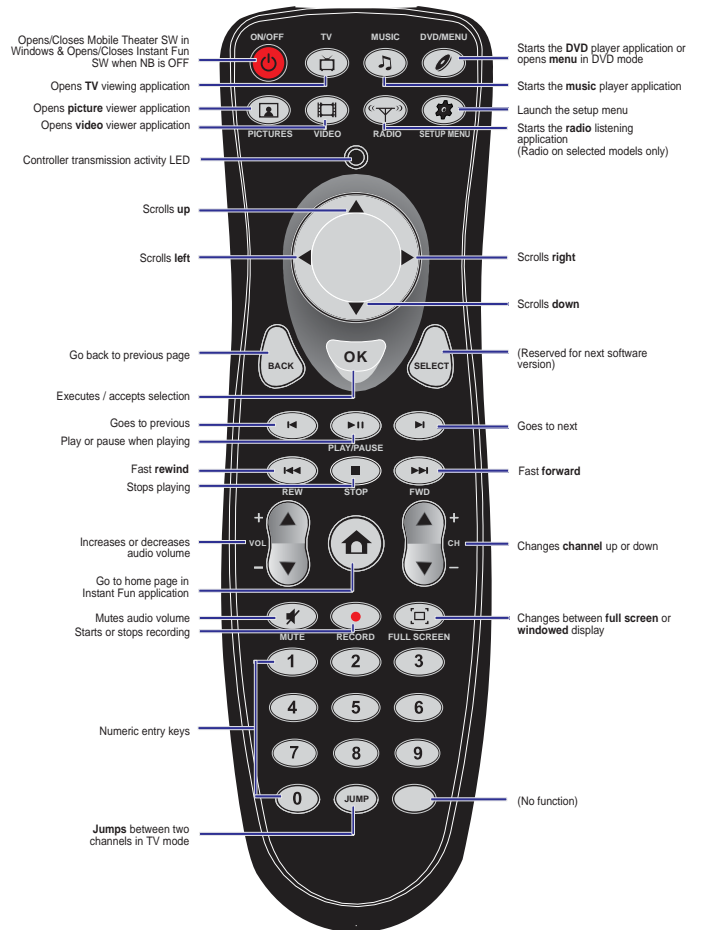

Instant Fun

There are two methods to enter Instant Fun:

- While the Notebook PC is turned OFF, press the Instant ON key.
- While the Notebook PC is booting, press the F3 key.

Instant Fun application will launch without entering Windows. Instant Fun allows you to view DVDs, VCDs, videos, photos, or television programs; or listen to music CDs or files.

Note: When the Notebook PC is ON and running Windows, pressing the Instant ON button will launch the Mobile Theater application provided with this Notebook PC.

Select the mode using the left/right cursor keys and press Enter.
(Press "Home" key on the keyboard to return to this menu)

Remote control definitions

Card-Sized Wireless Remote Controller

Large Wireless Remote Controller

DVD player keyboard controls

Ctrl D	Go to DVD mode
M	Mute (silence)
Shift ↑	Increase volume
Shift ↓	Decrease volume
Space	Play movie or pause play
End	Stop playing
E	Open disc tray