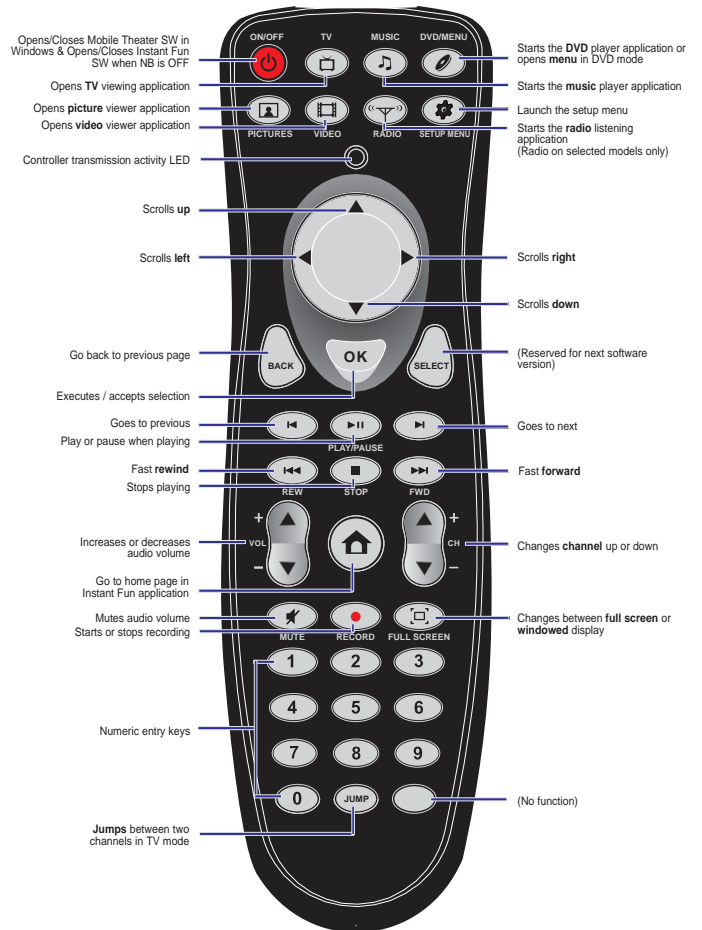

Large Wireless Remote Controller