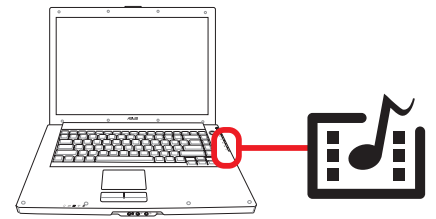

## Instant Fun

There are two methods to enter Instant Fun:

- While the Notebook PC is turned OFF, press the Instant ON key.
- While the Notebook PC is booting, press the [F3] key.

Instant Fun application will launch without entering Windows. Instant Fun allows you to view DVDs, VCDs, videos, photos, or television programs; or listen to music CDs or files.

---

**Note: When the Notebook PC is ON and running Windows, pressing the Instant ON button will launch the Mobile Theater application provided with this Notebook PC.**

---

The image shows the ASUS Instant Fun interface. At the top left is the ASUS logo. The main text reads "Instant Fun" and "One Touch Entertainment". Below this is a 3D rendering of a DVD player with a disc in its tray. At the bottom, there is a horizontal menu with six icons: DVD (a disc tray), TV (a television), PHOTO (a camera lens), VIDEO (a video camera), MUSIC (a CD player), and RADIO (headphones).

## Large Wireless Remote Controller

This image shows a blank sheet of white paper with horizontal ruling lines. The lines are evenly spaced and extend across the width of the page. The paper is framed by a thin, dark border. There are no markings, text, or other content on the page.