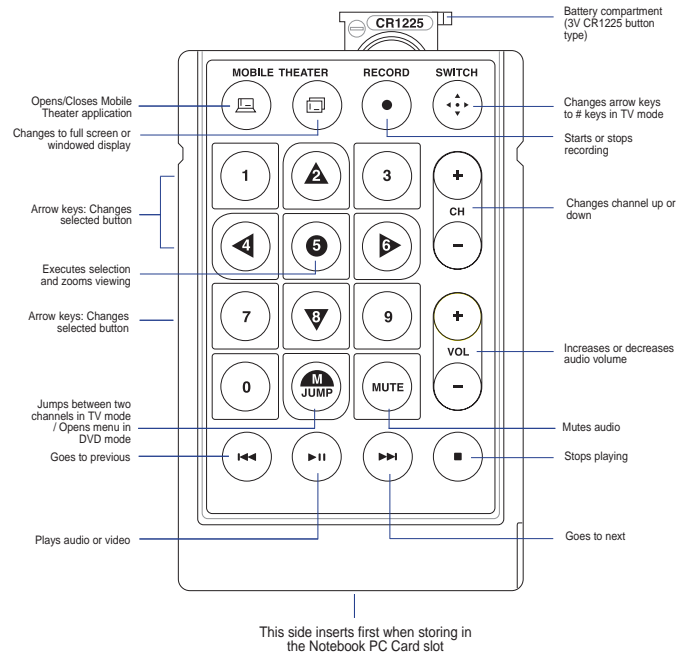

Remote control definitions

Card-Sized Wireless Remote Controller