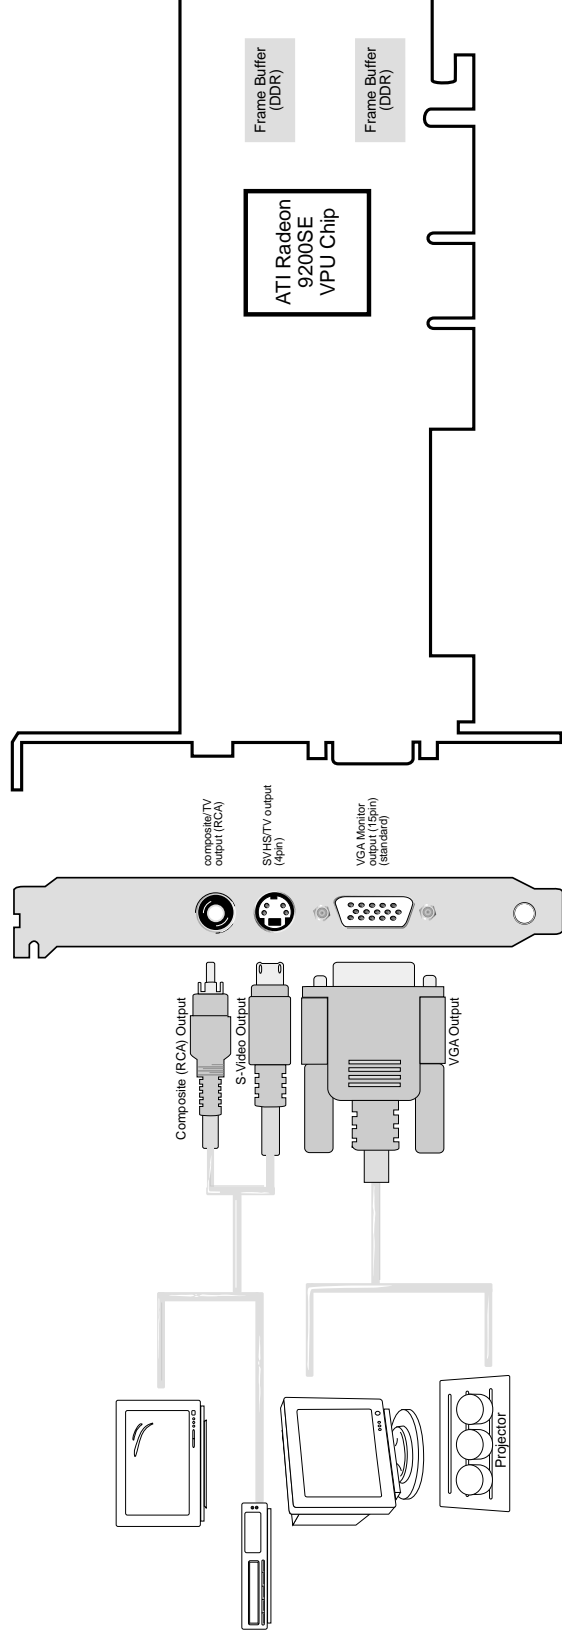

# ASUS Radeon 9200SE / T / 64M Layout

## 64MB DDR Frame Buffer

### Package contents

- ✓ ASUS Radeon 9200SE/T/64M Graphics Card (PAL or NTSC)
- ✓ Driver and Utility CD
- ✓ This reference card

### NOTES

- Use the same TV standard for all devices.
- Drawings are for reference only. The actual card layout may vary.