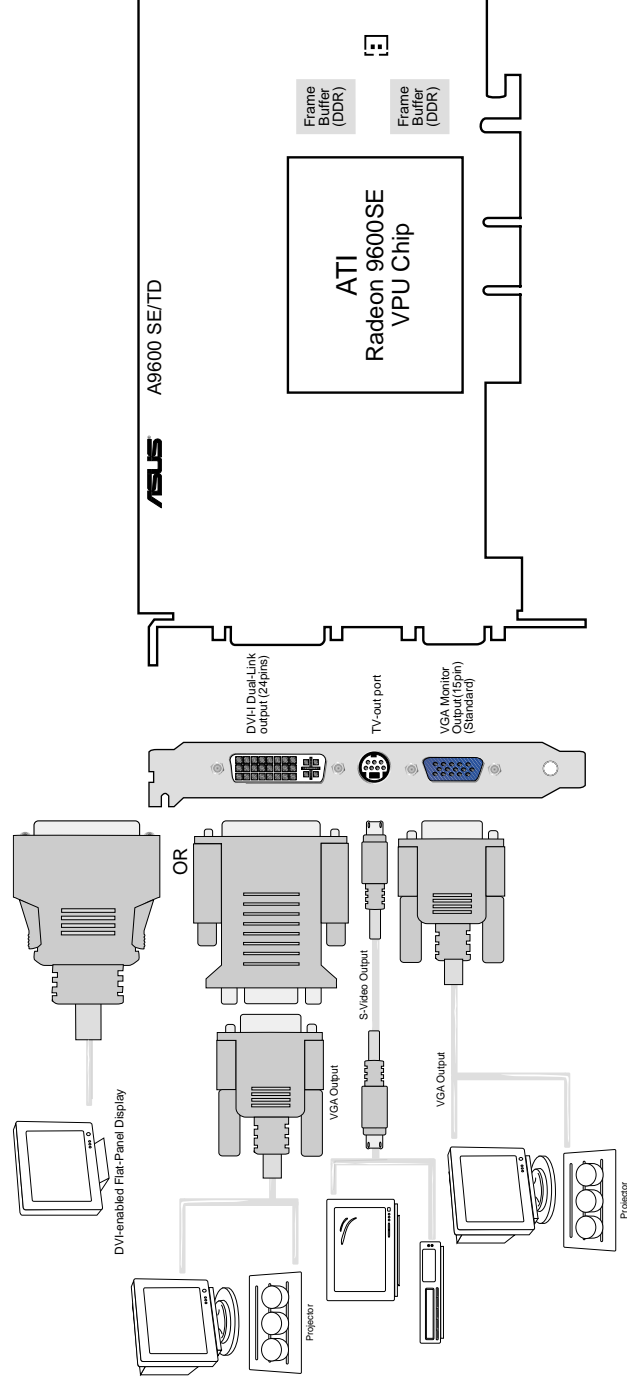

ASUS Radeon 9600SE / TD / 128M Layout

128MB DDR Frame Buffer

Package contents

- ✓ ASUS Radeon 9600SE/TD/128M Graphics Card (PAL or NTSC)
- ✓ Driver and Utility CD
- ✓ This reference card

NOTES

- Use the same TV standard for all devices.
- Drawings are for reference only. The actual card layout may vary.