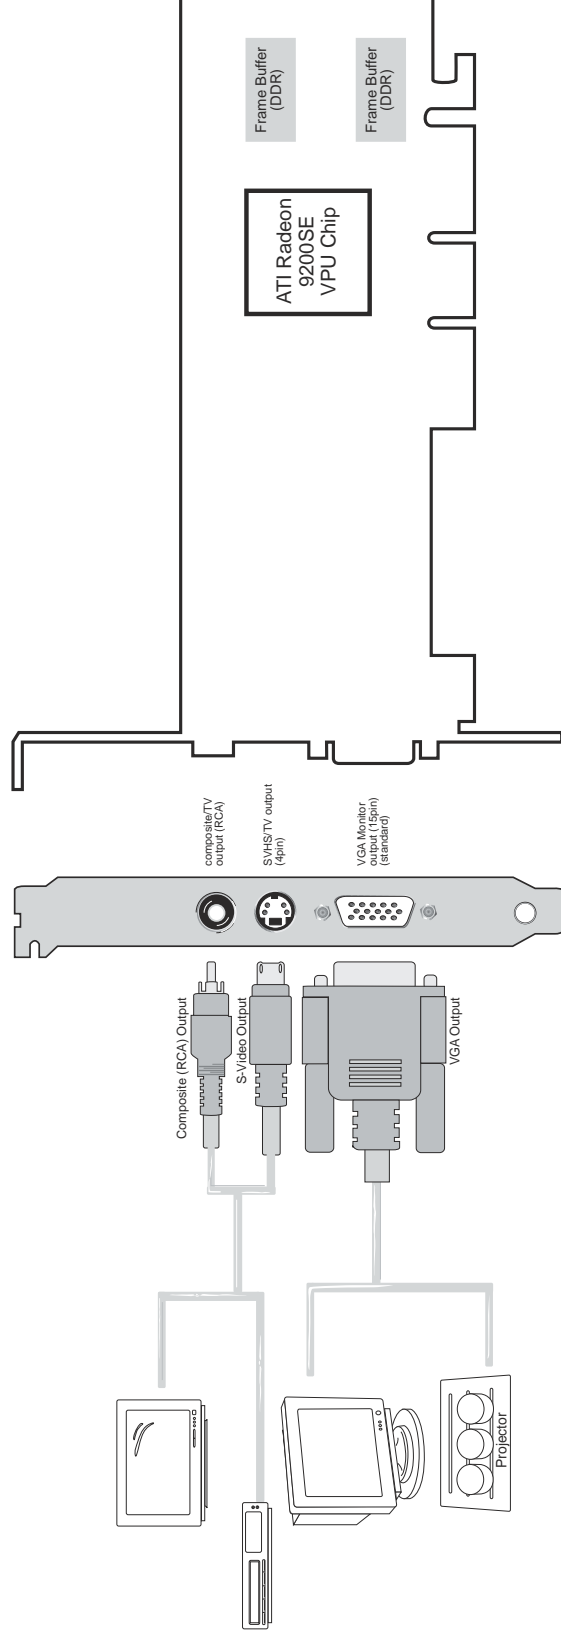

Radeon 9200 Series specifications table

Graphics Engine	ATI Radeon 9200 SE/TD	ATI Radeon 9200 SE/T
Video Memory	128 MB DDR	64 MB / 128 MB DDR
Engine Clock	200 MHz	200 MHz
Memory Clock	333 MHz (166 MHz DDR)	333 MHz (166MHz DDR)
RAMDAC	400 MHz	400 MHz
Bus Standard	AGP8X/4X/2x	AGP 8X/4X/2X
Memory Interface	64-bit DDR	64-bit DDR
Max Resolution	2048 x 1536	2048 x 1536
VGA Output	Standard 15-pin D-sub	Standard 15-pin D-sub
TV-output	S-VHS and Composite	S-VHS and Composite
DVI Output	DVI	-
ASUS Features	ASUS GameFace ASUS VideoSecurity II	ASUS GameFace ASUS VideoSecurity II

ASUS Radeon 9200SE / TD / 128M Layout

128MB DDR Frame Buffer

Package contents

- ✓ ASUS Radeon 9200SE/TD/128M Graphics Card (PAL or NTSC)
- ✓ Driver and Utility CD
- ✓ This reference card

NOTES

- Use the same TV standard for all devices.
- Drawings are for reference only. The actual card layout may vary.

ASUS Radeon 9200SE / T / 64M Layout

ASUS Radeon 9200SE / T / 128M Layout

64MB/128MB DDR Frame Buffer

Package contents

- ✓ ASUS Radeon 9200SE/T/64M/128M Graphics Card (PAL or NTSC)
- ✓ Driver and Utility CD
- ✓ This reference card

NOTES

- Use the same TV standard for all devices.
- Drawings are for reference only. The actual card layout may vary.