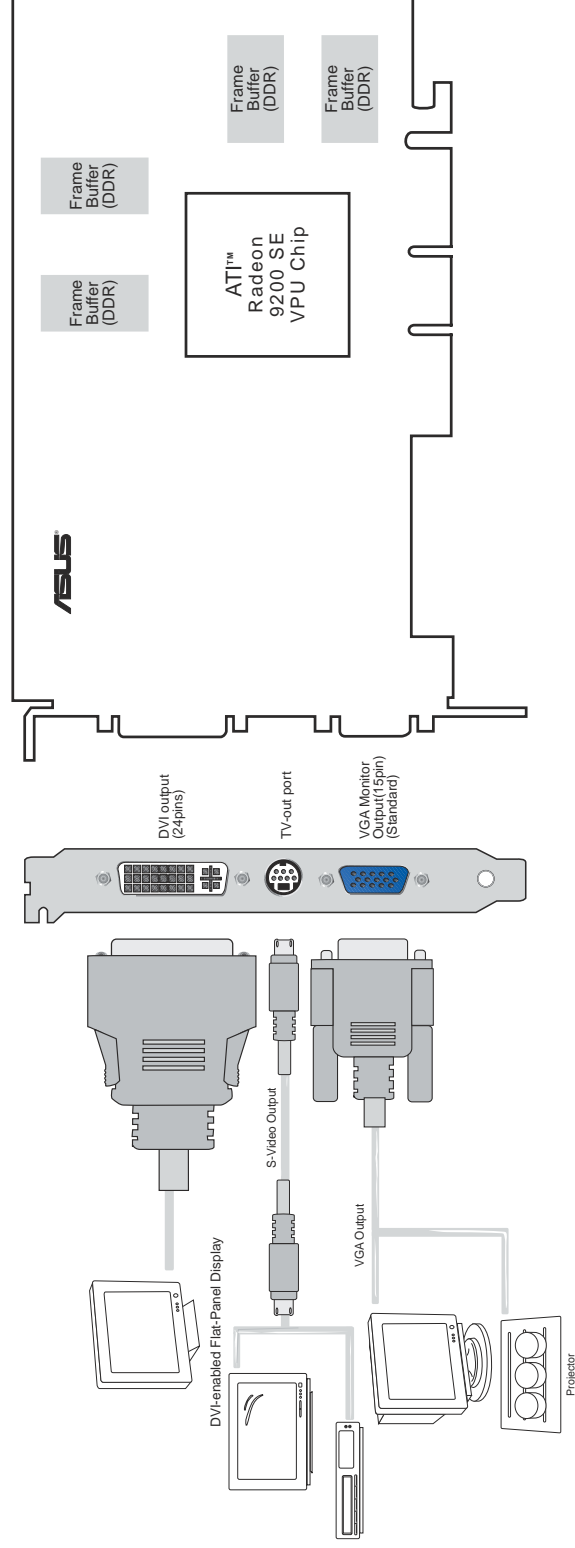

ASUS Radeon 9200SE / TD / 128M Layout

128MB DDR Frame Buffer

Package contents

- ✓ ASUS Radeon 9200SE/TD/128M Graphics Card (PAL or NTSC)
- ✓ Driver and Utility CD
- ✓ This reference card

NOTES

- Use the same TV standard for all devices.
- Drawings are for reference only. The actual card layout may vary.